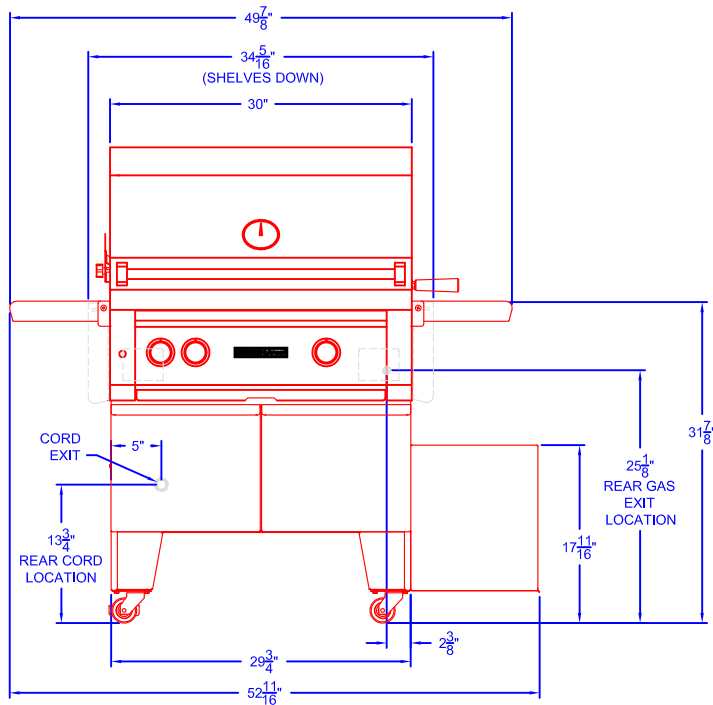

SEDONA BY LYNX L30 ADA GRILL WITH CABINET

TOP VIEW

FRONT VIEW

RIGHT SIDE VIEW

SEDONA BY LYNX L30 ADA GRILL WITH DRAWERS DIMENSIONS SHOWN

TOP VIEW

FRONT VIEW

RIGHT SIDE VIEW