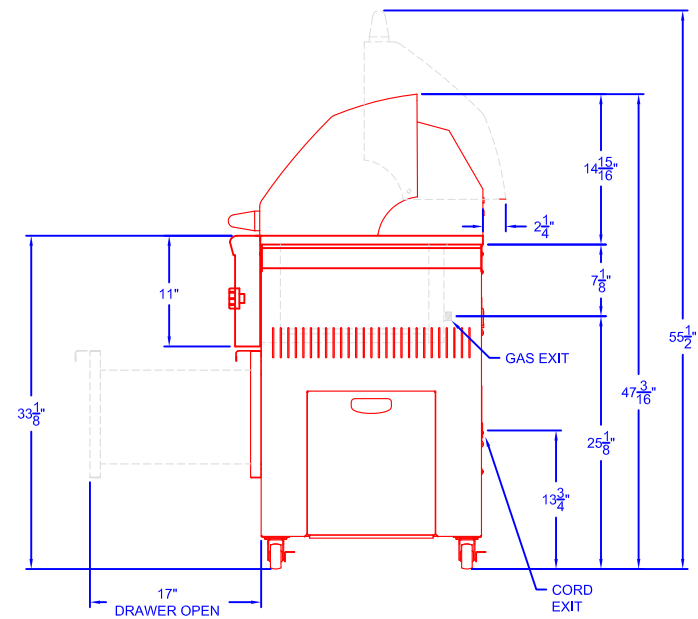

SEDONA BY LYNX L30 ADA GRILL WITH CABINET

TOP VIEW

FRONT VIEW

RIGHT SIDE VIEW

SEDONA BY LYNX L30 ADA GRILL WITH DRAWERS DIMENSIONS SHOWN

TOP VIEW

FRONT VIEW

RIGHT SIDE VIEW