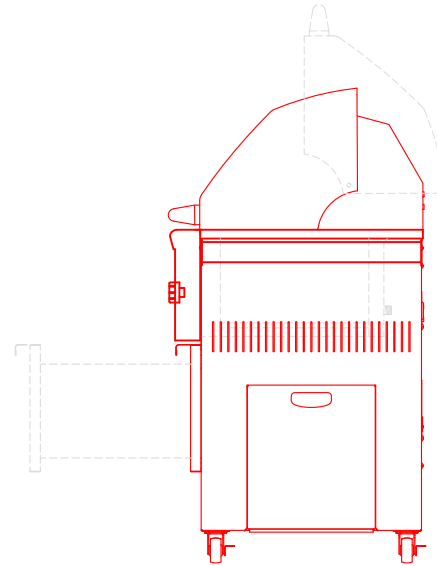

SEDONA BY LYNX L30 ADA GRILL WITH CABINET

TOP VIEW

FRONT VIEW

RIGHT SIDE VIEW

SEDONA BY LYNX L30 ADA GRILL WITH DRAWERS DIMENSIONS SHOWN

TOP VIEW

FRONT VIEW

RIGHT SIDE VIEW