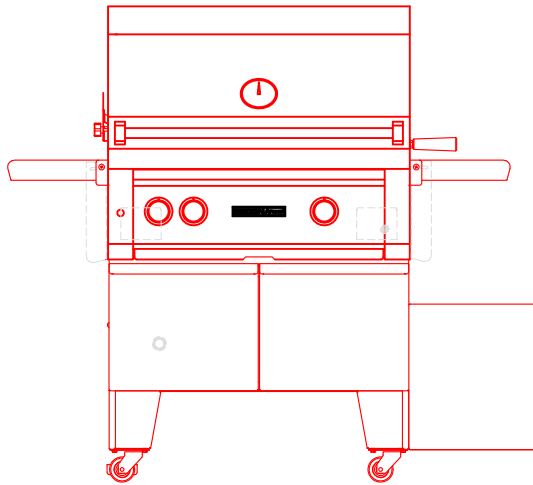

SEDONA BY LYNX L30 ADA GRILL WITH CABINET

TOP VIEW

FRONT VIEW

RIGHT SIDE VIEW

SEDONA BY LYNX L30 ADA GRILL WITH DRAWERS DIMENSIONS SHOWN

TOP VIEW

FRONT VIEW

RIGHT SIDE VIEW