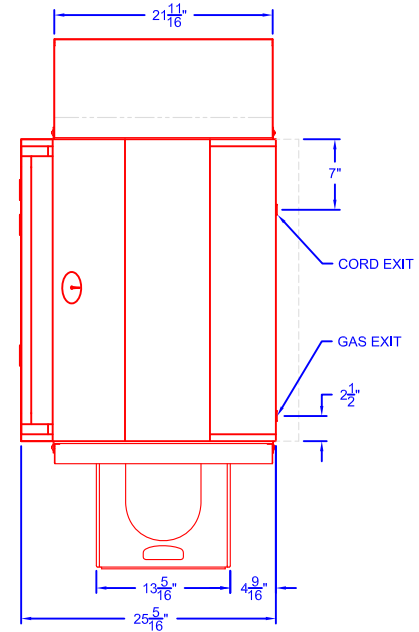

SEDONA BY LYNX L30 ADA GRILL WITH CABINET

TOP VIEW

FRONT VIEW

RIGHT SIDE VIEW

SEDONA BY LYNX L30 ADA GRILL WITH DRAWERS DIMENSIONS SHOWN

TOP VIEW

FRONT VIEW

RIGHT SIDE VIEW